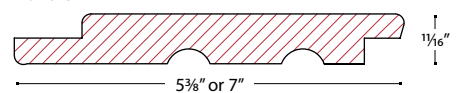

## Siding Specifications

RABBETTED BEVEL

CHANNEL

DOUBLE RHOMBUS

TRADITIONAL COVE

BOARD & BATTEN

EURO CHANNEL

TRADITIONAL V JOINT