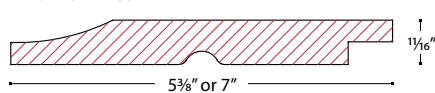

## Siding Specifications

RABBETTED BEVEL

CHANNEL

DOUBLE RHOMBUS

TRADITIONAL COVE

BOARD & BATTEN

EURO CHANNEL

TRADITIONAL V JOINT