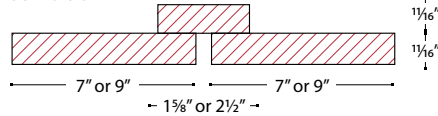

## Siding Specifications

RABBETTED BEVEL

CHANNEL

DOUBLE RHOMBUS

TRADITIONAL COVE

BOARD & BATTEN

EURO CHANNEL

TRADITIONAL V JOINT