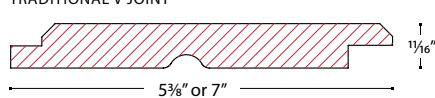

## Siding Specifications

RABBETTED BEVEL

CHANNEL

DOUBLE RHOMBUS

TRADITIONAL COVE

BOARD & BATTEN

EURO CHANNEL

TRADITIONAL V JOINT