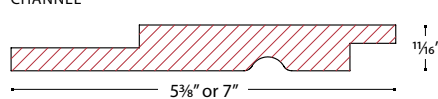

Siding Specifications

CHANNEL

Drying

Kiln dried to 12-15% moisture content.

Coating (solid colours)

Two coat 100% acrylic system on five sides, including one coat on the back.

Warranty

15 year limited coating warranty on solid colour. 8 year limited warranty on semitransparent. See Cape Cod Product Protection Plan for details.

Lengths

Random odd and even 4-16 feet, heavy to 12-14-16 feet. Max 5% 4-6 feet.

Touch-Up Paint

1 litre cans (Do not freeze)

Estimating

See order information form.

Nails

Stainless steel siding nails 2 1/2" (5 lb box)

- sufficient for 900 lineal ft. of siding (single nailed)
- sufficient for 450 lineal ft. of siding (double nailed)

Stainless steel trim nails 3 1/4" (5 lb box)

- sufficient for 225 lineal ft. of trim (double nailed required)

Stainless steel collated siding nails 2 1/2" (250 pcs per coil)

- sufficient for 300 lineal ft. of siding (single nailed)

316 Stainless Steel Nails are available for use in extreme moisture conditions.

All nails colour matched. Two protective hammer caps with each 5 lb box.

Installation

Refer to the installation instructions available online or from your dealer. Copies are shipped with your siding order.