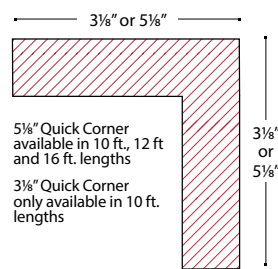

TRIM PROFILES

QUICK CORNER