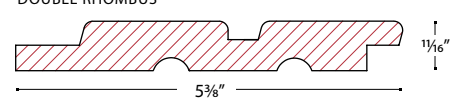

## Siding Specifications

RABBETTED BEVEL

CHANNEL

DOUBLE RHOMBUS

TRADITIONAL COVE

BOARD & BATTEN

EURO CHANNEL

TRADITIONAL V JOINT