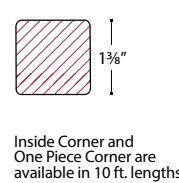

INSIDE CORNER