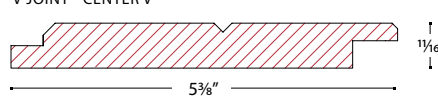

V JOINT - CENTER V