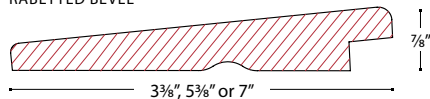

## Siding Specifications

RABBETTED BEVEL

CHANNEL

DOUBLE RHOMBUS

TRADITIONAL COVE

BOARD & BATTEN

EURO CHANNEL

TRADITIONAL V JOINT